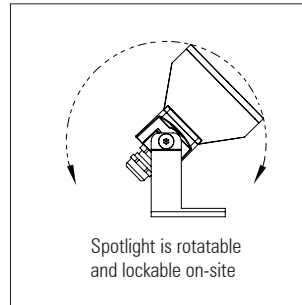

Product description:

Each fixture incorporates an 8x LED light engine, one or two LV multi-channel DMX drivers and a textured glass panel optic. These can all be customised to create decorative, dynamic lit-effects tailored to suit project requirements.

The system does not rely on any moving parts and the LEDs are not run at full power for most of the dimming sequence, giving a long working life of up to 100,000 hours.

Each fixture can be run at up to 5 Watts, providing up to 400 lumens, depending on the mix of LED colours and colour temperatures and the textured glass used. The lumen output varies during the dimming control sequence.

Rotatable in two axes using the adjustable angle brackets. Other mounting brackets are also available including custom designs to meet project requirements. Tree-strap and ground spike mounting options are available.

Both integral DMX LV driver and remote AC to DC DMX driver versions are available.

Various LED colours, colour temperatures and CRI options available. Different colour LEDs or white LEDs of different colour temperatures can be specified for each of the 8 LEDs within the light engine.

Satin black, satin white or any RAL paint colour finish.

Custom anti-glare accessories can be specified - ensuring excellent visual comfort.