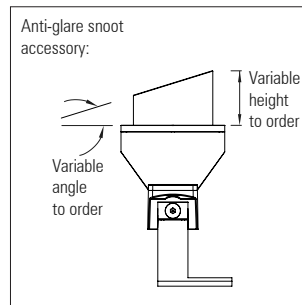

Product description:

Each fixture incorporates an 8x LED light engine, one or two LV multi-channel DMX drivers and a textured glass panel optic. These can all be customised to create decorative, dynamic lit-effects tailored to suit project requirements.

The system does not rely on any moving parts and the LEDs are not run at full power for most of the dimming sequence, giving a long working life of up to 100,000 hours.

Each fixture can be run at up to 5 Watts, providing up to 400 lumens, depending on the mix of LED colours and colour temperatures and the textured glass used. The lumen output varies during the dimming control sequence.

Rotatable in two axes using the adjustable angle brackets. Other mounting brackets are also available including custom designs to meet project requirements. Tree-strap and ground spike mounting options are available.

Both integral DMX LV driver and remote AC to DC DMX driver versions are available.

Various LED colours, colour temperatures and CRI options available. Different colour LEDs or white LEDs of different colour temperatures can be specified for each of the 8 LEDs within the light engine.

Satin black, satin white or any RAL paint colour finish.

Custom anti-glare accessories can be specified - ensuring excellent visual comfort.