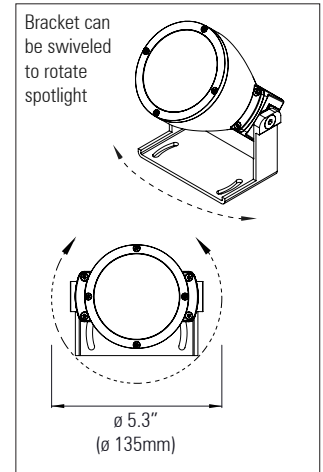

Product description:

Each fixture incorporates an 8x LED light engine, one or two LV multi-channel DMX drivers and a textured glass panel optic. These can all be customised to create decorative, dynamic lit-effects tailored to suit project requirements.

The system does not rely on any moving parts and the LEDs are not run at full power for most of the dimming sequence, giving a long working life of up to 100,000 hours.

Each fixture can be run at up to 5 Watts, providing up to 400 lumens, depending on the mix of LED colours and colour temperatures and the textured glass used. The lumen output varies during the dimming control sequence.

Rotatable in two axes using the adjustable angle brackets. Other mounting brackets are also available including custom designs to meet project requirements. Tree-strap and ground spike mounting options are available.

Both integral DMX LV driver and remote AC to DC DMX driver versions are available.

Various LED colours, colour temperatures and CRI options available. Different colour LEDs or white LEDs of different colour temperatures can be specified for each of the 8 LEDs within the light engine.

Satin black, satin white or any RAL paint colour finish.

Custom anti-glare accessories can be specified - ensuring excellent visual comfort.